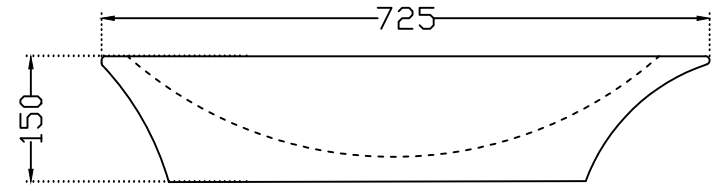

TOP VIEW

FRONT VIEW

	Jaquar Group Global Headquarters Plot No. 3, Sector- M-11, IMT Manesar Gurgaon, NCR - 122050, India E-mail : Sales: support@jaquar.com Customer Service : service@jaquar.com		ITEM CODE TIS-WHT-73931N
	ITEM TYPE	TABLE TOP BASIN	
	ITEM SIZE	725x480x150 mm	
	ALL DIMENSIONS ARE IN MM. (TOLERANCE ± 5 MM)		